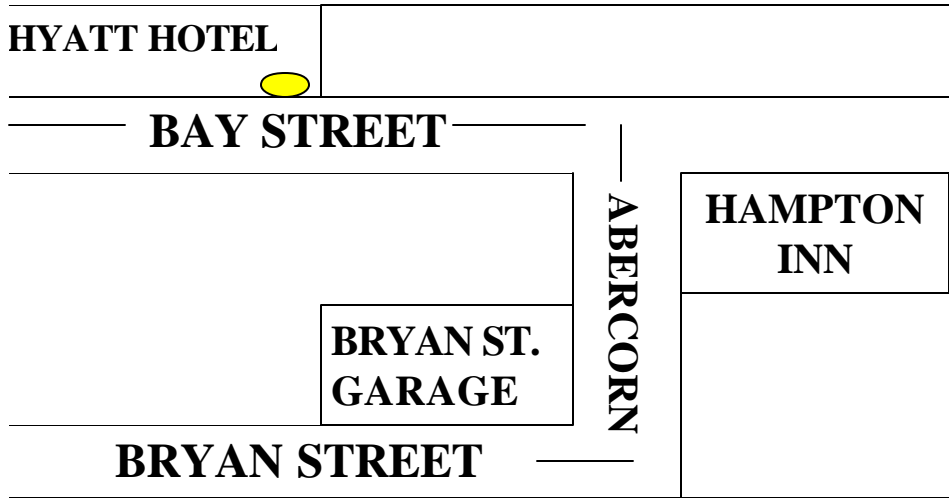

Directions to the Bryan Street Garage

Make a Left Out Of The Hotel on to Bay St.
Turn Right on Abercorn St. (1/2 Mile)

The Bryan Street Garage Will Be On Your Right

Bryan Street Garage
100 East Bryan Street
(912) 651-6477