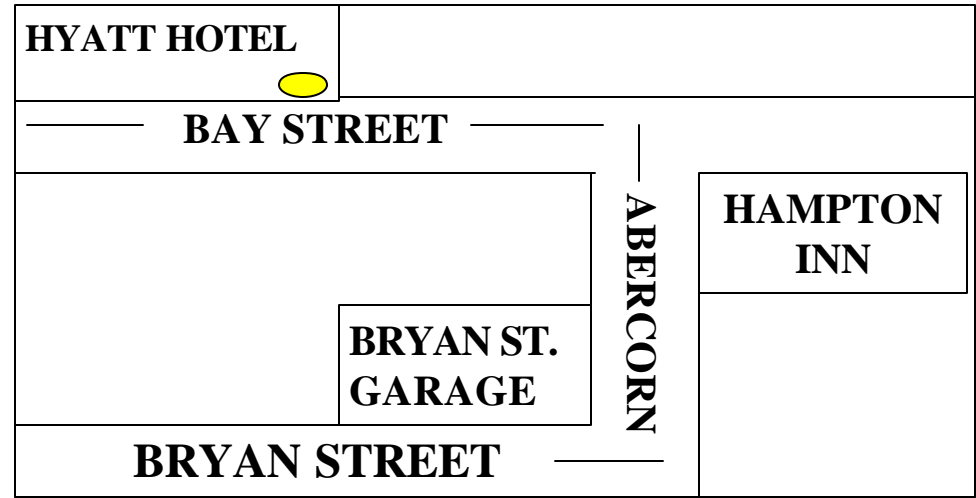

Directions to the Bryan Street Garage

Make a Left Out Of The Hotel on to Bay St.
Turn Right on Abercorn St. (1/2 Mile)

The Bryan Street Garage Will Be On Your Right

Bryan Street Garage
100 East Bryan Street
(912) 651-6477